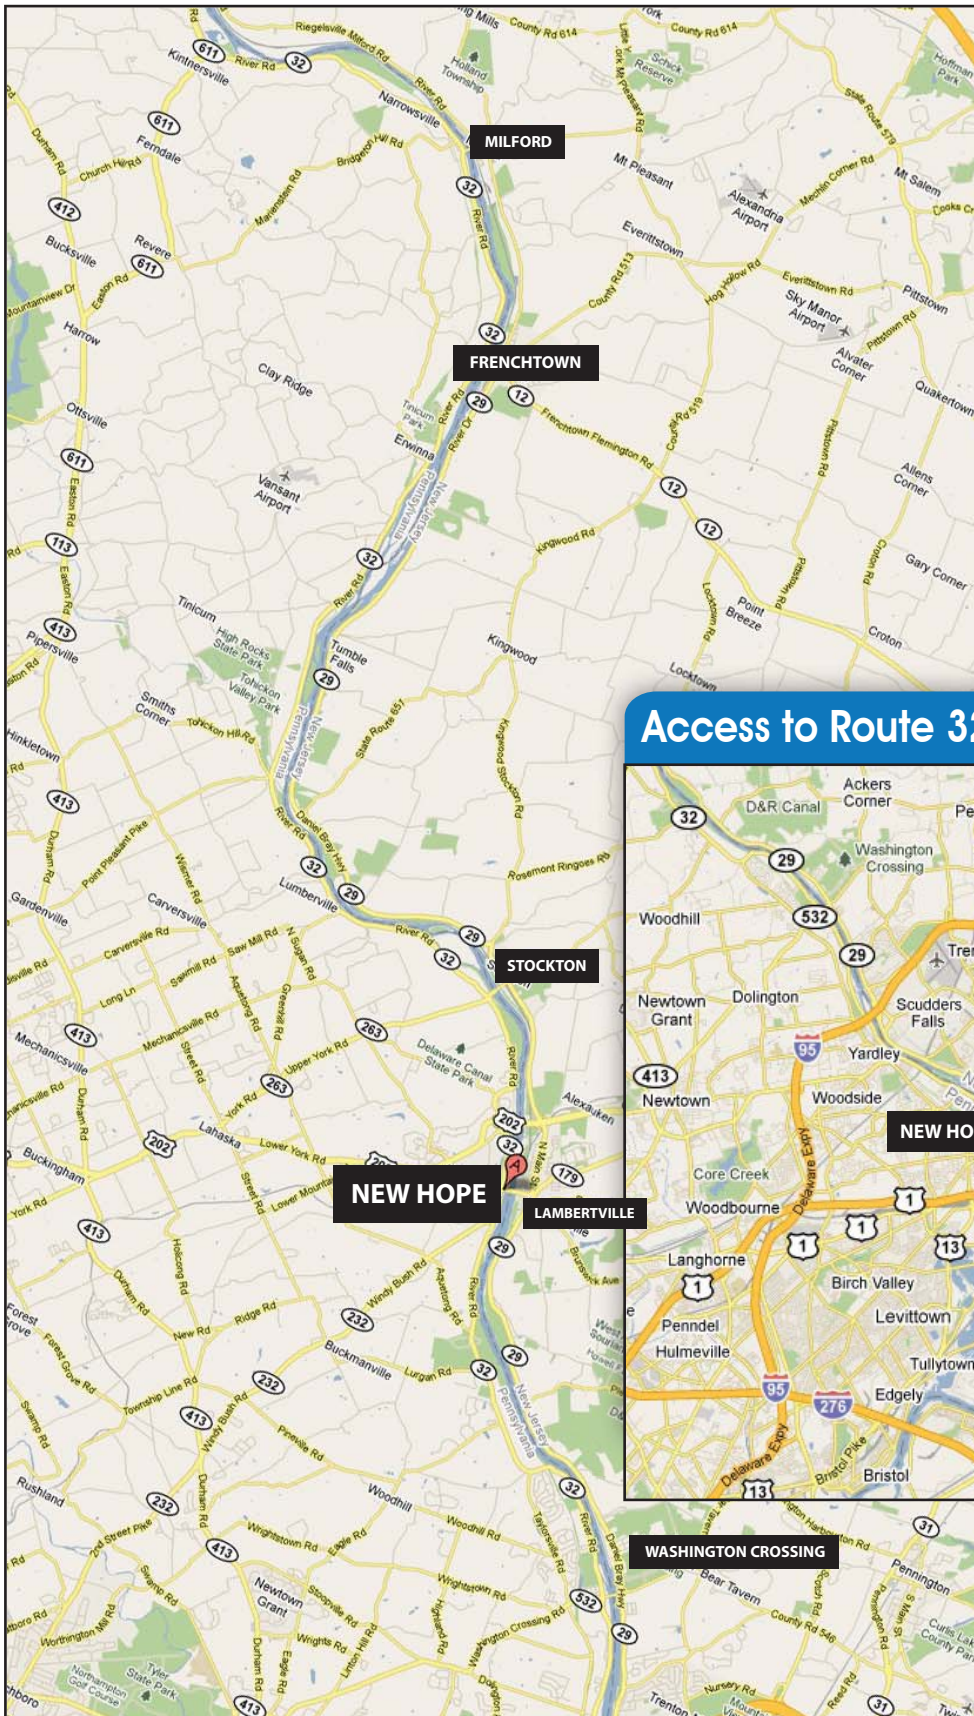

# Local New Hope Area Map

### Getting to New Hope From I-95 South

- 1) Exit toward NJ-29 N/River Rd
- 2) Slight right at NJ-29 N/River Rd
- 3) Turn left at Bridge St.
- 4) Cross the Bridge to PA

### Access to Route 32

# New Hope Area Map