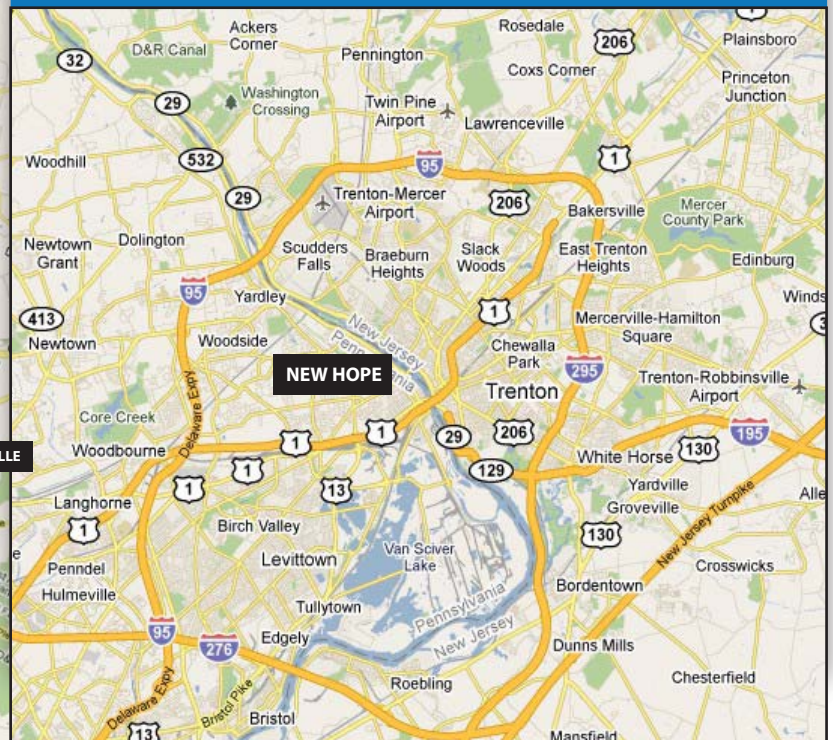

# Local New Hope Area Map

### Getting to New Hope From I-95 South

- 1) Exit toward NJ-29 N/River Rd
- 2) Slight right at NJ-29 N/River Rd
- 3) Turn left at Bridge St.
- 4) Cross the Bridge to PA

### Access to Route 32

# New Hope Area Map